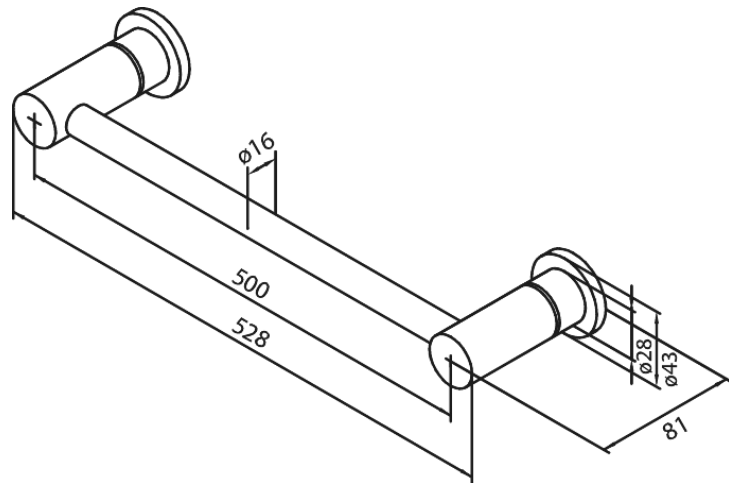

Silhouet

Towel Rail 500 mm

Article no.: 483045500
Finish: Graphite Grey PVD
Series: Silhouet

EAN no.: 5708516837701

Standard features:

Can be shortened

FM Mattsson Denmark ApS
Hvidkærvej 48, 5250 Odense SV, DK-56416218